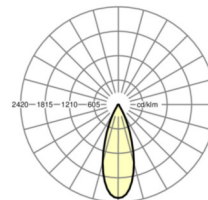

LIGHTING TECHNOLOGY

Placement	LED, Colour rendering/Light colour CRI ≥ 80 / 4000K
Colour tolerance (MacAdam)	3SDCM
Nominal luminous flux	7968lm
LED service life	50000h L80/B10 (Tq 25°C)
Luminaire luminous efficiency	115lm/W
UGR lat./long.	25.5 / 25.5

MECHANICS

Housing colour	traffic white RAL 9016
Dimensions (LxWxH/DxH)	765mm x 55mm x 201mm
Weight (net)	2.5kg
Swivel and turn area (x/y/z)	+ 90° / 0° / 335°
Type of installation	Mounting rail system installation, Light structure

Dimensions

L	765 mm	Length
B	55 mm	Width
H	201 mm	Height

DEEP-LINK

<https://www.regiolux.de/en/article/19105504010>

Reference	LED 8000lm 840
ηLB	100 %
Φ ↓/↑	100 % / 0 %
UGR lat./long.	25.5 / 25.5